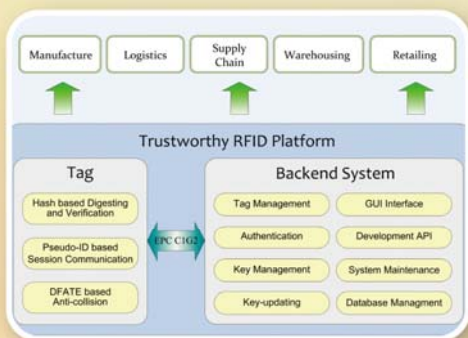

System Architecture

Licensable Deliverables

Secure and Privacy-preserving RFID active tag with reference design and uniform platform

NETWORKING AND INFRASTRUCTURE TECHNOLOGIES

Hong Kong R&D Centre for Logistics and Supply Chain Management Enabling Technologies

Room 202, Level 2, Block B, Cyberport 4, 100 Cyberport Road, Hong Kong

Tel: (852) 2299 0551

Fax: (852) 2299 0552

Email: info@lscm.hk

Website: www.lscm.hk

Hong Kong R&D Centre for Logistics and
Supply Chain Management Enabling Technologies
香港物流及供應鏈管理應用技術研發中心